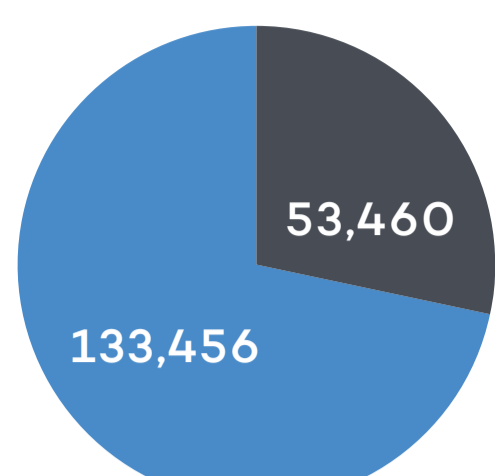

Measuring Northwestern's CARBON FOOTPRINT

2019

186,916

TOTAL EMISSIONS*: 186,916

EVANSTON CAMPUS: 133,456

CHICAGO CAMPUS: 53,460

* 1 2

together,
we will sustainNU